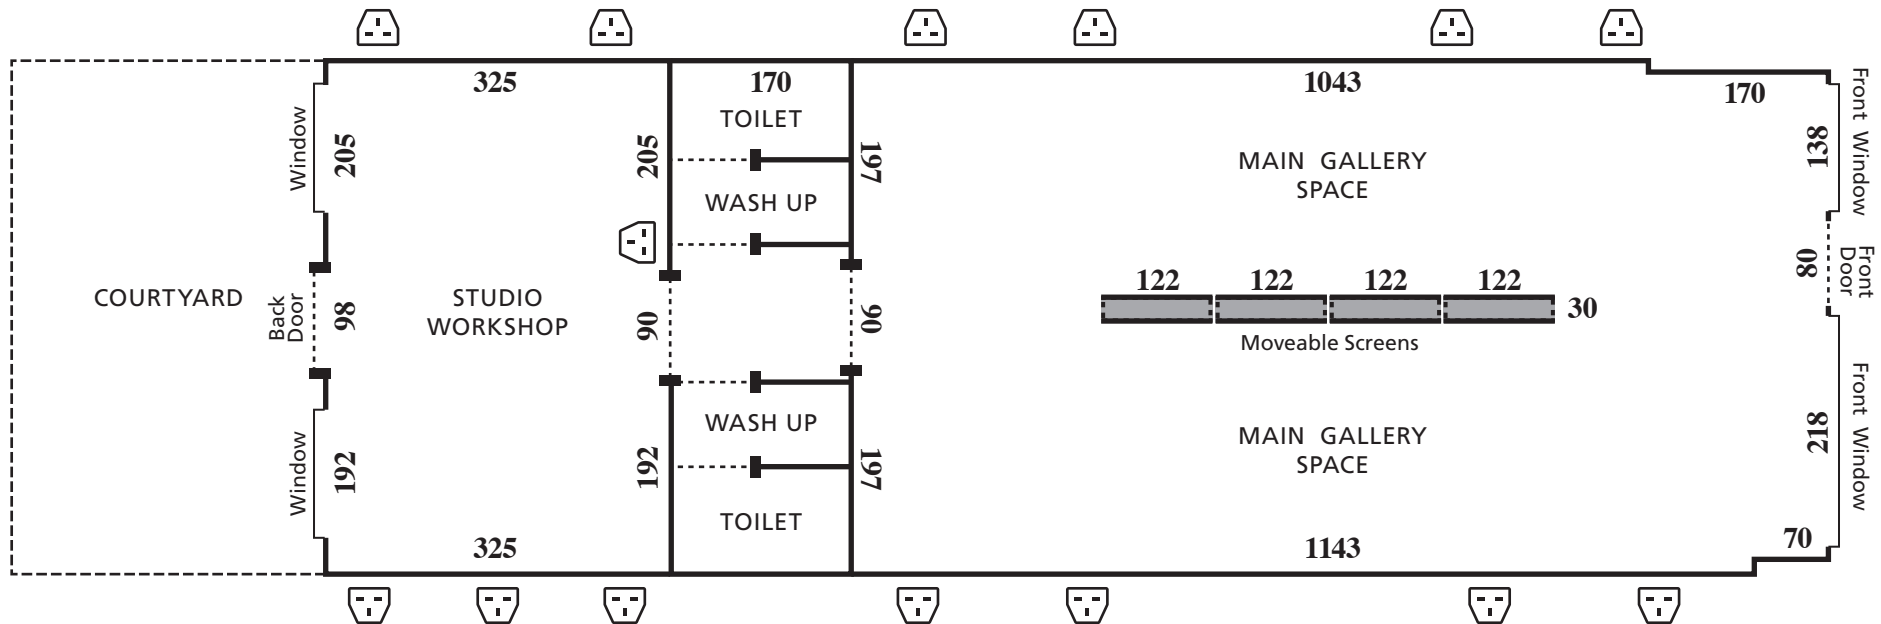

107 Stoke Road
Gosport
Po12 1LR

Gallery Floor Plan:

All measurements are in cm
Ceiling height: 305
Total area: 75sqm / 790sqft

Maximum Ceiling Height 345

 = Double Wall Socket